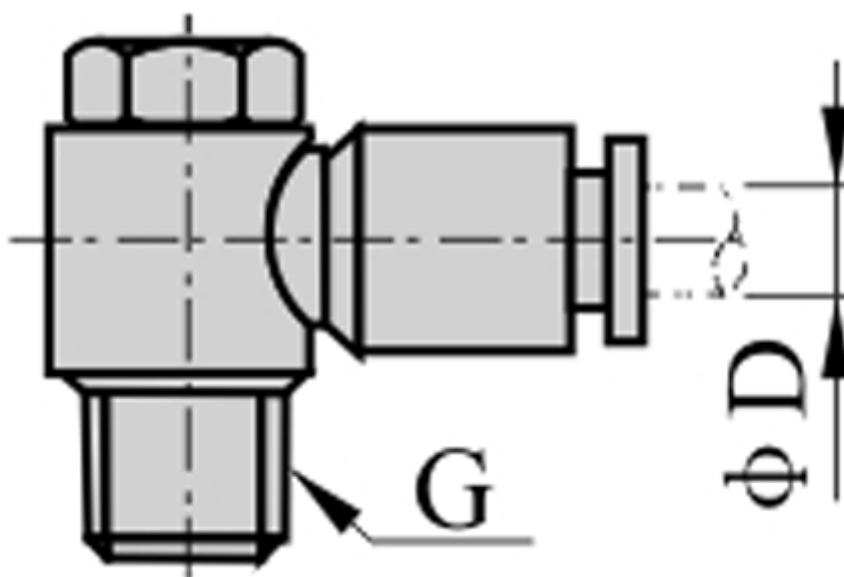

Data Sheet

Article number: 58EPH1001

Description: Fitting EPH1001 Banjo connector
Male thread 1/8", tube diameter 10

Measures

D = 10
Thread = 1/8"